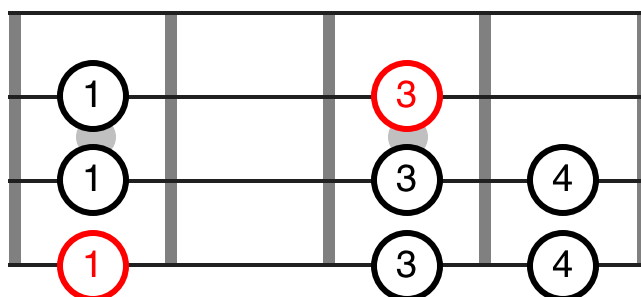

# RGT BASS GUITAR

GRADE 1

## SCALES

Major Scale ~ 1 Octave

Natural Minor Scale ~ 1 Octave

SCALES REQUIRED  
G, A, B, C, D, E Major  
G, A, B, C, D, E Natural Minor

Registry of Guitar Tutors ~ 014242-222222 ~ [office@RGT.org](mailto:office@RGT.org) ~ [www.RGT.org](http://www.RGT.org)