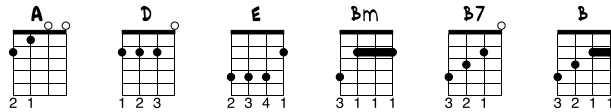

DING DONG

MERRILY ON HIGH

C TUNING
 ① = A ③ = C
 ② = E ④ = G

♩ = 120

TAB

1 0-0-2-0-4-2-2-0-0-3-2-0-0-4-4-0-0

A D A D A E A

5 0-0-2-0-4-2-6-0-0-7-2-0-0-4-8-0-0