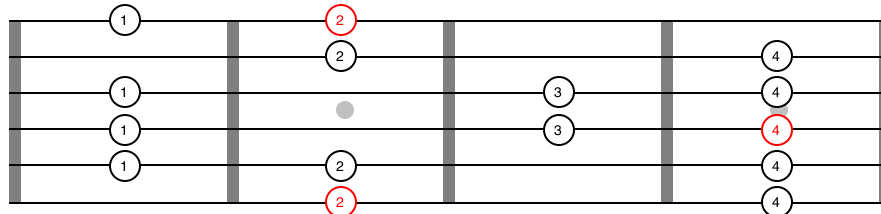

GRADE 1

SCALES

E Natural minor - 2 octaves (E F# G A B C D E)

E Blues - 2 octaves (E G A Bb B D E)

G Pentatonic major - 2 octaves (G A B D E G)

A Major - 2 octaves (A B C# D E F# G# A)

A Pentatonic minor - 2 octaves (A C D E G A)