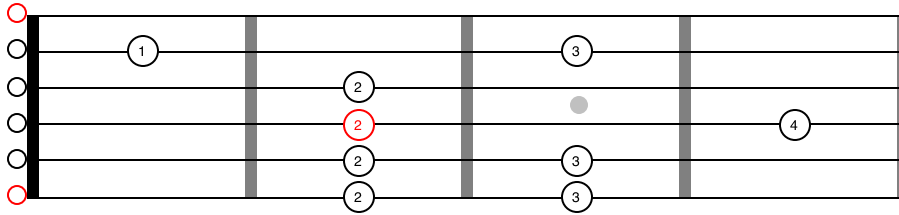

GRADE 1

SCALES

E Natural minor - 2 octaves (E F# G A B C D E)

E Blues - 2 octaves (E G A Bb B D E)

G Pentatonic major - 2 octaves (G A B D E G)

A Major - 2 octaves (A B C# D E F# G# A)

A Pentatonic minor - 2 octaves (A C D E G A)