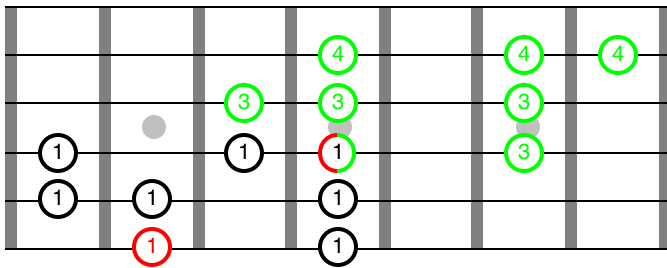

RGT ELECTRIC GUITAR

GRADE 6

SCALES 2/2

Dorian mode - 2 octaves

Mixolydian mode - 2 octaves

Chromatic scale - 2 octaves

Major scale in 8ths - 1 octave

Pentatonic minor in 8ths - 1 octave

Major scale in 3rds - 1 octave