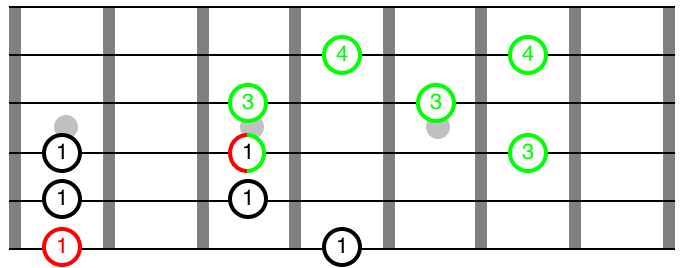

RGT ELECTRIC GUITAR

GRADE 6

SCALES 2/2

Dorian mode - 2 octaves

Mixolydian mode - 2 octaves

Chromatic scale - 2 octaves

Major scale in 8ths - 1 octave

Pentatonic minor in 8ths - 1 octave

Major scale in 3rds - 1 octave