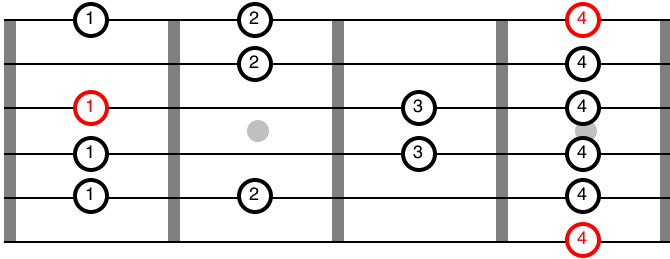

RGT ELECTRIC GUITAR

GRADE 6

SCALES 2/2

Dorian mode - 2 octaves

Mixolydian mode - 2 octaves

Chromatic scale - 2 octaves

Major scale in 8ths - 1 octave

Pentatonic minor in 8ths - 1 octave

Major scale in 3rds - 1 octave