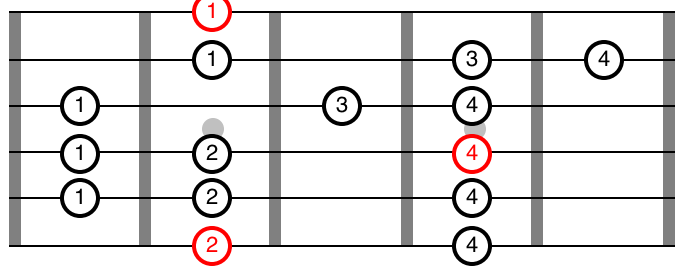

RGT ELECTRIC GUITAR

GRADE 6

SCALES 2/2

Dorian mode - 2 octaves

Mixolydian mode - 2 octaves

Chromatic scale - 2 octaves

Major scale in 8ths - 1 octave

Pentatonic minor in 8ths - 1 octave

Major scale in 3rds - 1 octave