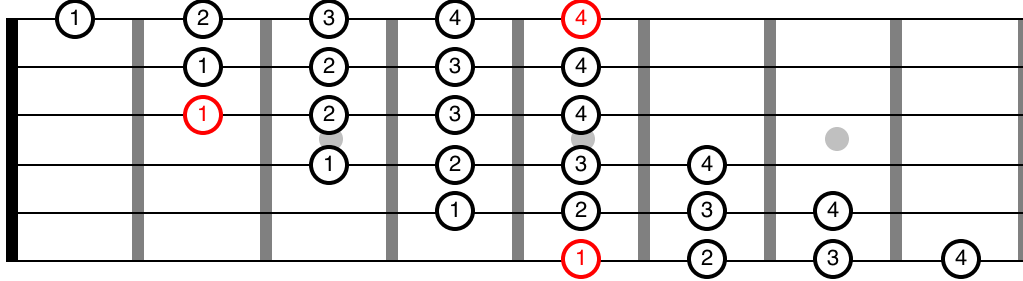

RGT ELECTRIC GUITAR

GRADE 6

SCALES 2/2

Dorian mode - 2 octaves

Mixolydian mode - 2 octaves

Chromatic scale - 2 octaves

Major scale in 8ths - 1 octave

Pentatonic minor in 8ths - 1 octave

Major scale in 3rds - 1 octave