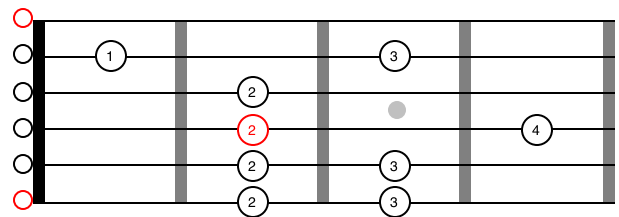

RGT ACOUSTIC GUITAR

GRADE 4

SCALES

OPEN POSITION SCALES FROM PREVIOUS GRADES

- C major - 1 octave
- G major - 1 octave
- G - major - 2 octaves
- A major - 2 octaves
- A natural minor - 2 octaves
- A dorian mode - 2 octaves
- A mixolydian mode

E major scale - 2 octaves
E F# G# A B C# D# E

E natural minor scale - 2 octaves
E F# G A B C D E

E blues scale - 2 octaves
E G A Bb B D E

major scale - 2 octaves

- G major - starting fret 3
- A major - starting fret 5
- C major - starting fret 8
- D major - starting fret 10