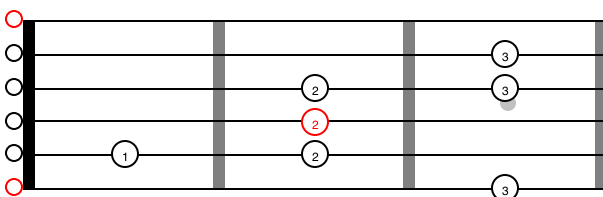

RGT ACOUSTIC GUITAR

GRADE 4

SCALES

OPEN POSITION SCALES FROM PREVIOUS GRADES

- C major - 1 octave
- G major - 1 octave
- G - major - 2 octaves
- A major - 2 octaves
- A natural minor - 2 octaves
- A dorian mode - 2 octaves
- A mixolydian mode

E major scale - 2 octaves
E F# G# A B C# D# E

E natural minor scale - 2 octaves
E F# G A B C D E

E blues scale - 2 octaves
E G A Bb B D E

major scale - 2 octaves

- G major - starting fret 3
- A major - starting fret 5
- C major - starting fret 8
- D major - starting fret 10