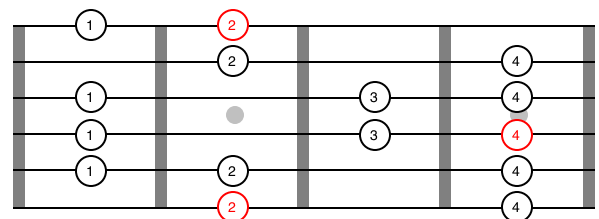

RGT ACOUSTIC GUITAR

GRADE 4

SCALES

OPEN POSITION SCALES FROM PREVIOUS GRADES

- C major - 1 octave
- G major - 1 octave
- G - major - 2 octaves
- A major - 2 octaves
- A natural minor - 2 octaves
- A dorian mode - 2 octaves
- A mixolydian mode

E major scale - 2 octaves
E F# G# A B C# D# E

E natural minor scale - 2 octaves
E F# G A B C D E

E blues scale - 2 octaves
E G A Bb B D E

major scale - 2 octaves

- G major - starting fret 3
- A major - starting fret 5
- C major - starting fret 8
- D major - starting fret 10