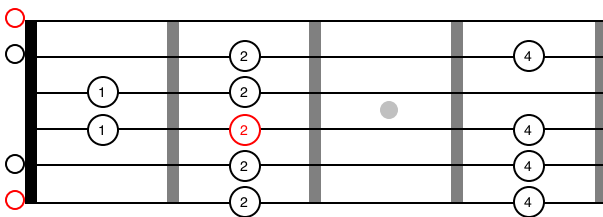

RGT ACOUSTIC GUITAR

GRADE 4

SCALES

OPEN POSITION SCALES FROM PREVIOUS GRADES

- C major - 1 octave
- G major - 1 octave
- G - major - 2 octaves
- A major - 2 octaves
- A natural minor - 2 octaves
- A dorian mode - 2 octaves
- A mixolydian mode

E major scale - 2 octaves
E F# G# A B C# D# E

E natural minor scale - 2 octaves
E F# G A B C D E

E blues scale - 2 octaves
E G A Bb B D E

major scale - 2 octaves

- G major - starting fret 3
- A major - starting fret 5
- C major - starting fret 8
- D major - starting fret 10