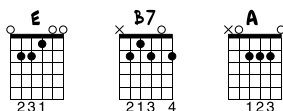

RUDOLPH THE RED-NOSED REINDEER®

STANDARD TUNING

♩ = 120

(♩♩♩ = $\overset{\frown}{\text{♩}}$)
E

1 2 3 4 5 6 7 8

9 10 11 12 13 14 15 16

17 18 19 20 21 22 23 24

25 26 27 28 29 30 31 32

Chord progressions: E, B7, A

Tablature notation: 0-2-0, 1, 2-0, 0-2-0-2-0, 4, 2-0, 2-4, 2-0, 0-2-0-2-0, 1