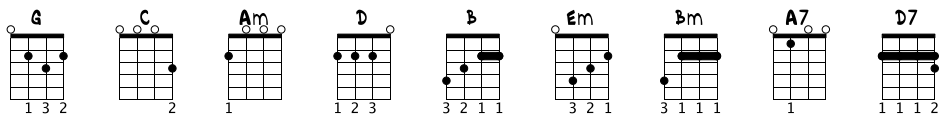

WE WISH YOU A MERRY CHRISTMAS

C TUNING
 ① = A ③ = C
 ② = E ④ = G

♩ = 120

UKUL.