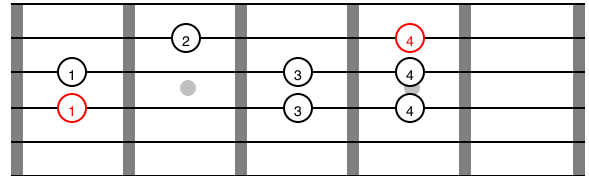

RGT ACOUSTIC GUITAR

GRADE 7

SCALES 1/2

A natural minor scale - 1 octave
(Use for A to Eb)

E natural minor scale - 1 octave
(Use for E to Ab)

A natural minor scale - 1 octave
(Use for A to Eb)

E natural minor scale - 1 octave
(Use for E to Ab)

A natural minor scale - 1 octave
(Use for A to Eb)

E natural minor scale - 1 octave
(Use for E to Ab)