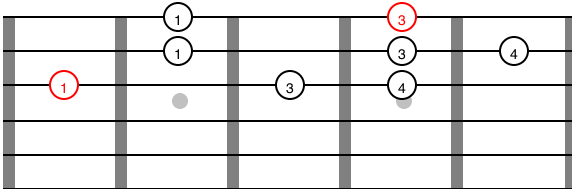

RGT ACOUSTIC GUITAR

GRADE 7

SCALES 1/2

A natural minor scale - 1 octave
(Use for A to Eb)

E natural minor scale - 1 octave
(Use for E to Ab)

A natural minor scale - 1 octave
(Use for A to Eb)

E natural minor scale - 1 octave
(Use for E to Ab)

A natural minor scale - 1 octave
(Use for A to Eb)

E natural minor scale - 1 octave
(Use for E to Ab)