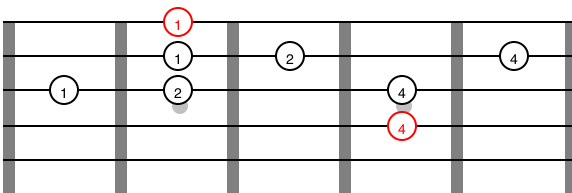

RGT ACOUSTIC GUITAR

GRADE 7

SCALES 1/2

A natural minor scale - 1 octave
(Use for A to Eb)

E natural minor scale - 1 octave
(Use for E to Ab)

A natural minor scale - 1 octave
(Use for A to Eb)

E natural minor scale - 1 octave
(Use for E to Ab)

A natural minor scale - 1 octave
(Use for A to Eb)

E natural minor scale - 1 octave
(Use for E to Ab)