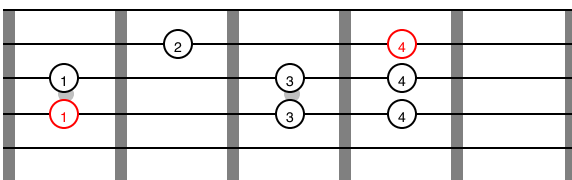

RGT ACOUSTIC GUITAR

GRADE 7

SCALES 1/2

A natural minor scale - 1 octave
(Use for A to Eb)

E natural minor scale - 1 octave
(Use for E to Ab)

A natural minor scale - 1 octave
(Use for A to Eb)

E natural minor scale - 1 octave
(Use for E to Ab)

A natural minor scale - 1 octave
(Use for A to Eb)

E natural minor scale - 1 octave
(Use for E to Ab)