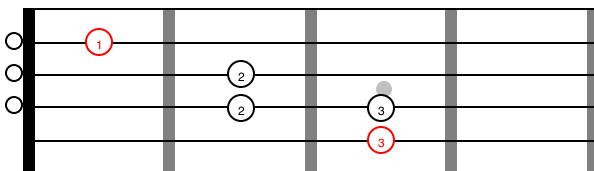

C major scale - 1 octave (C D E F
G A B C)